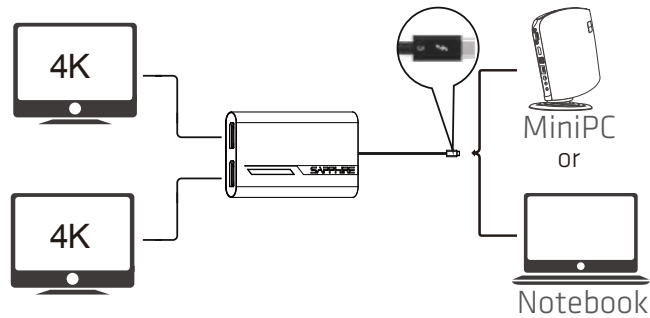

## Thunderbolt™ 3 dongles for flexible Ultrabook/Mini PC display connectivity

The SAPHIRE Thunderbolt™ 3 to Dual DisplayPort / HDMI Dongles provides Notebook and MiniPCs an easy way to connect to two DisplayPort 1.2 or two HDMI displays. The SAPHIRE Thunderbolt™ 3 to Dual DisplayPort / HDMI Dongle features 2x DisplayPort or HDMI outputs that support resolutions up to 4K@60Hz through simple plug and play, allowing users to experience unprecedented video quality.

The DisplayPort dongle drives up to a single 5K resolution @60 Hz. (Windows only)

Thunderbolt™ 3: The USB-C that does it all  
 Thunderbolt™ 3 is the most advanced connecting interface through USB-C, that does it all. Thunderbolt™ 3 delivers more speed up to 40 Gbps connection, improved performance with dual 4K Displays and additional features with a single connecting interface.

## Specification Table

Model	SAPPHIRE Thunderbolt™ 3 to Dual DisplayPort	SAPPHIRE Thunderbolt™ 3 to Dual HDMI
Output	2 x DisplayPort 1.2	2 x HDMI 2.0 
Size	99(L) x 60(W) x 16(H) mm	113(L) x 60(W) x 16(H) mm
Cable Length	265mm	280mm
Display Support	Up to 2 x 4K (4096 x 2160) @60 Hz or 1 x 5K (5120 x 2880) @60 Hz (Windows only)	Up to 2 x 4K (3840 x 2160) @60 Hz
Input	Thunderbolt™ 3 (USB-C Interface)	Thunderbolt™ 3 (USB-C Interface)
Operation Temperature	0-40° C	
System Requirements	System equipped with Thunderbolt™ 3 interface Microsoft Windows 10 or 8.1 Apple macOS	
Compliance	CE, FCC, BSMI, VCCI, RCM, KCC	