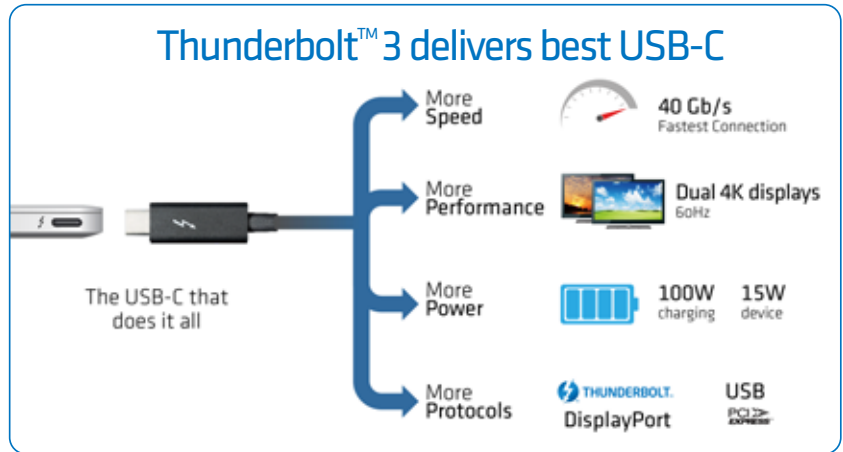

Thunderbolt™ 3: The USB-C that does it all
Thunderbolt™ 3 is the most advanced connecting interface through USB-C, that does it all. Thunderbolt™ 3 delivers more speed up to 40 Gbps connection, improved performance with dual 4K Displays and additional features with a single connecting interface.

The fastest connection available at speeds up to 40 Gb/s