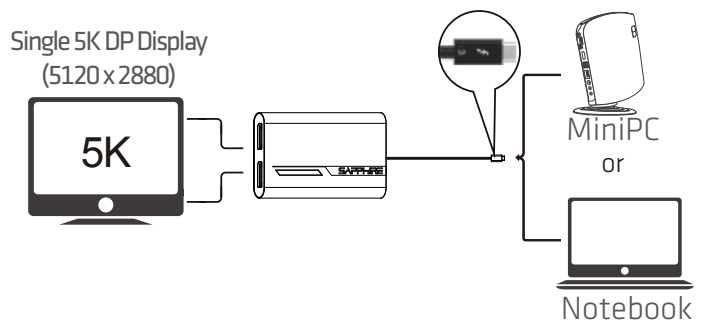

## Thunderbolt™ 3 dongles for flexible Ultrabook/Mini PC display connectivity

The SAPHIRE Thunderbolt™ 3 to Dual DisplayPort / HDMI Dongles provides Notebook and MiniPCs an easy way to connect to two DisplayPort 1.2 or two HDMI displays. The SAPHIRE Thunderbolt™ 3 to Dual DisplayPort / HDMI Dongle features 2x DisplayPort or HDMI outputs that support resolutions up to 4K@60Hz through simple plug and play, allowing users to experience unprecedented video quality.

In addition, the DisplayPort dongle can drive a single 5K display (5120 x 2880 @60 Hz)\*.

\*DisplayPort Dongle Only

\*Windows OS only

SAPPHIRE Thunderbolt™ 3 to Dual DisplayPort / HDMI dongles enable the connection of two displays with up to 4K resolution @60 Hz.

The DisplayPort dongle drives up to a single 5K resolution @60 Hz. (Windows only)

Thunderbolt™ 3: The USB-C that does it all  
 Thunderbolt™ 3 is the most advanced connecting interface through USB-C, that does it all. Thunderbolt™ 3 delivers more speed up to 40 Gbps connection, improved performance with dual 4K Displays and additional features with a single connecting interface.

## Specification Table

Model	SAPPHIRE Thunderbolt™ 3 to Dual DisplayPort	SAPPHIRE Thunderbolt™ 3 to Dual HDMI
Output	2 x DisplayPort 1.2	2 x HDMI 2.0 
Size	99(L) x 60(W) x 16(H) mm	113(L) x 60(W) x 16(H) mm
Cable Length	265mm	280mm
Display Support	Up to 2 x 4K (4096 x 2160) @60 Hz or 1 x 5K (5120 x 2880) @60 Hz (Windows only)	Up to 2 x 4K (3840 x 2160) @60 Hz
Input	Thunderbolt™ 3 (USB-C Interface)	Thunderbolt™ 3 (USB-C Interface)
Operation Temperature	0-40° C	
System Requirements	System equipped with Thunderbolt™ 3 interface Microsoft Windows 10 or 8.1 Apple macOS	
Compliance	CE, FCC, BSMI, VCCI, RCM, KCC	