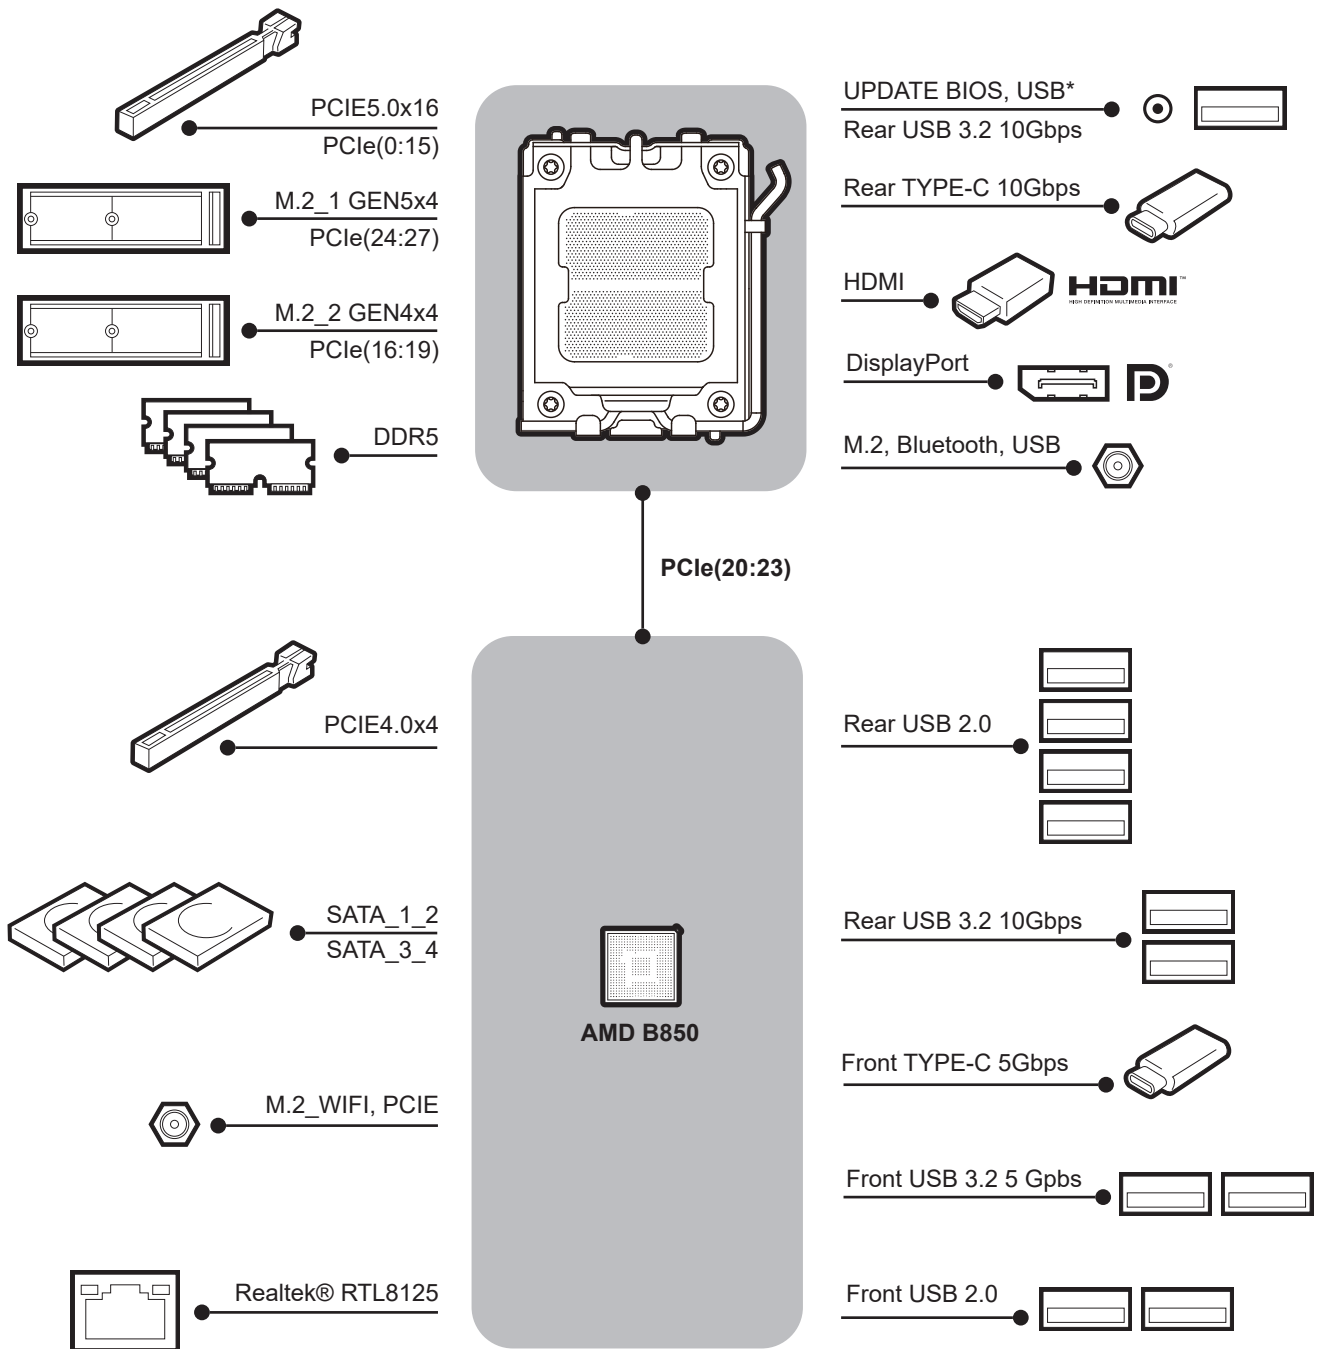

SAPPHIRE NITRO+ / PURE B850M

*UPDATE BIOS, USB