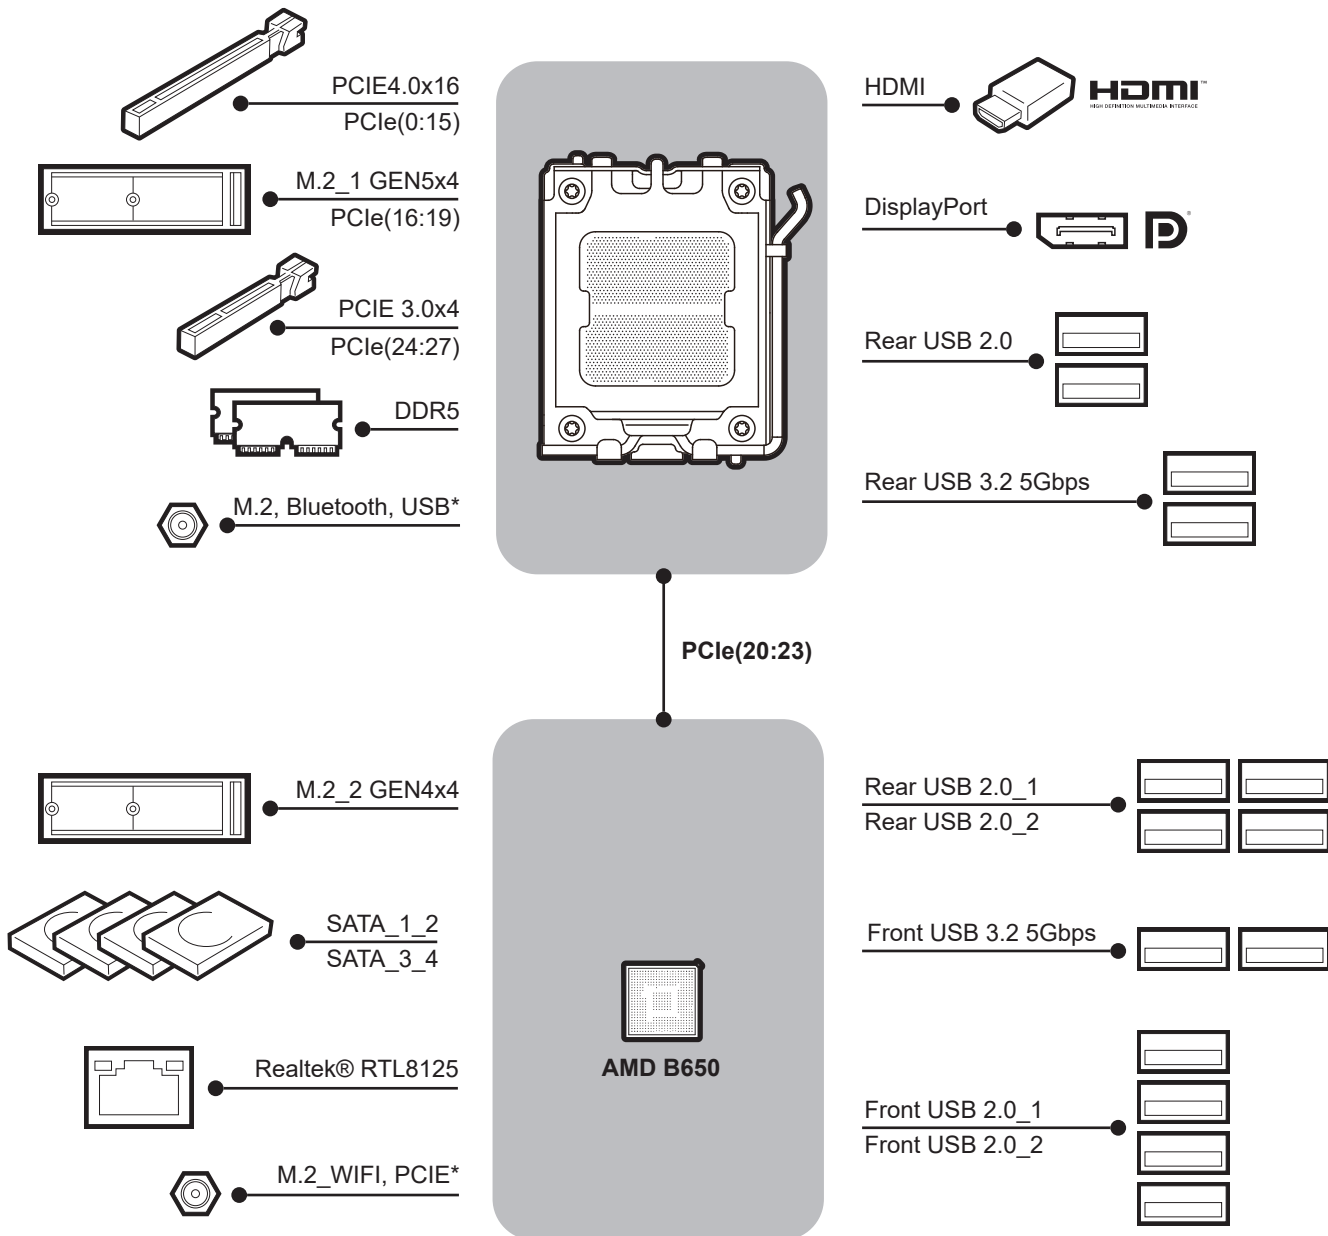

SAPPHIRE B650M-E

* SAPHIRE B650M-E has M.2 2230 slot x 1 to support M.2 WIFI module (WLAN & Bluetooth). M.2 WIFI module must be purchased separately.