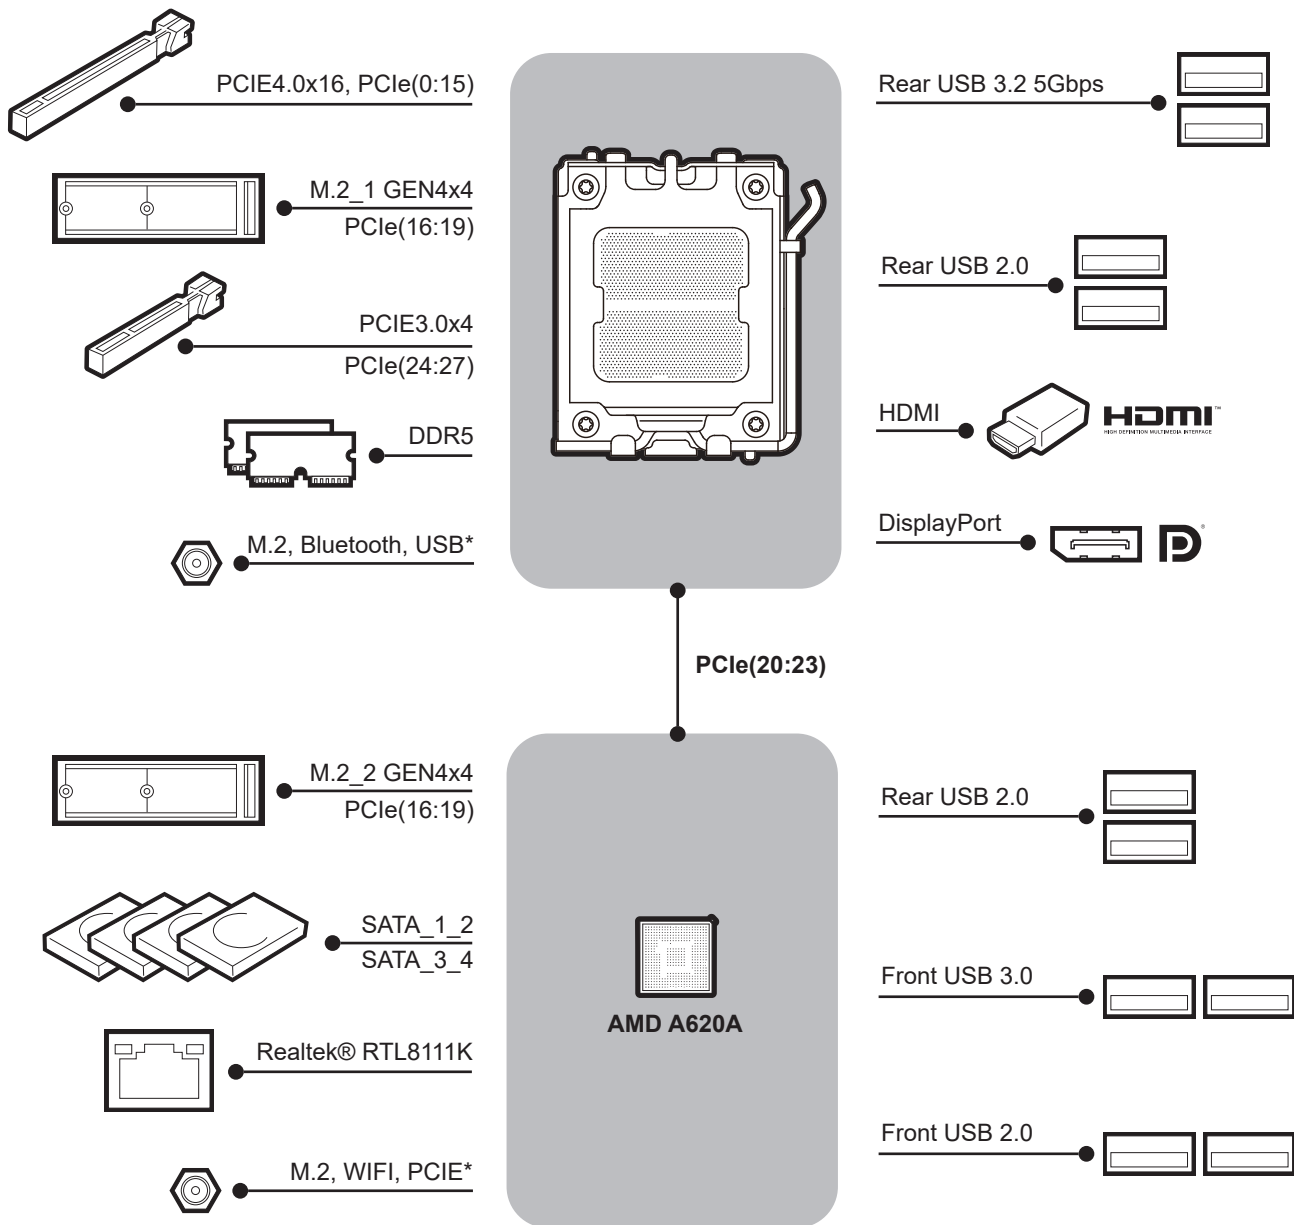

# PULSE A620AM

\* SAPHIRE PULSE A620AM has M.2 2230 slot x 1 to support M.2 WIFI module (WLAN & Bluetooth). M.2 WIFI module must be purchased separately.